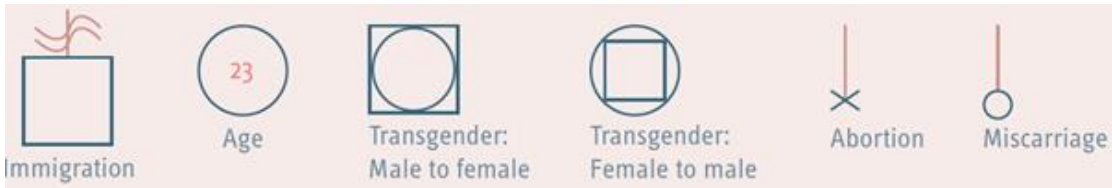

Universal Symbols

	Strong/Positive Connection
	Weak/ Tenuous connection
	Stressful Connection
	Flow or Resources/ Energy

Relationship Strengths and Difficulties Symbols:
 These are used to show the strength of a relationship and how positive or stressful it is.